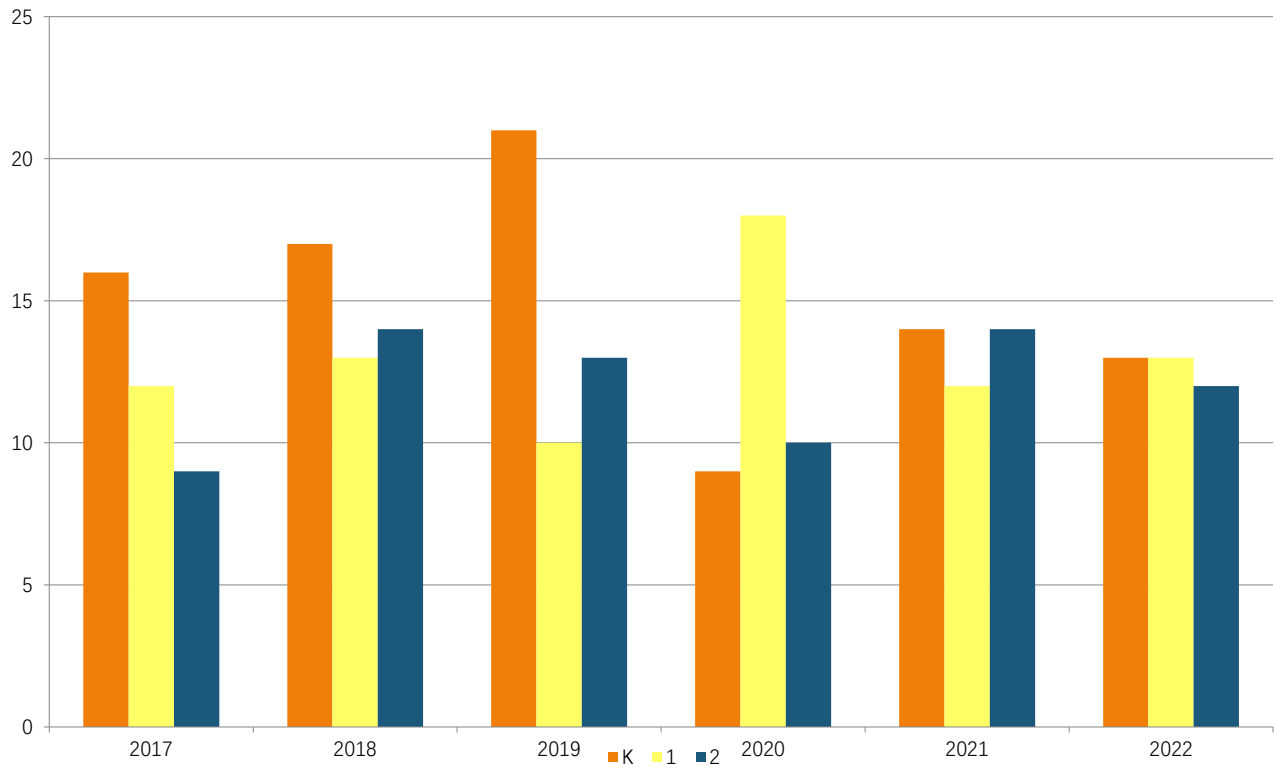

Enrollment 2017 - 2022

Grade	2017	2018	2019	2020	2021	2022
K	16	17	21	9	14	13
1	12	13	10	18	12	13
2	9	14	13	10	14	12
Total	37	44	44	37	40	38