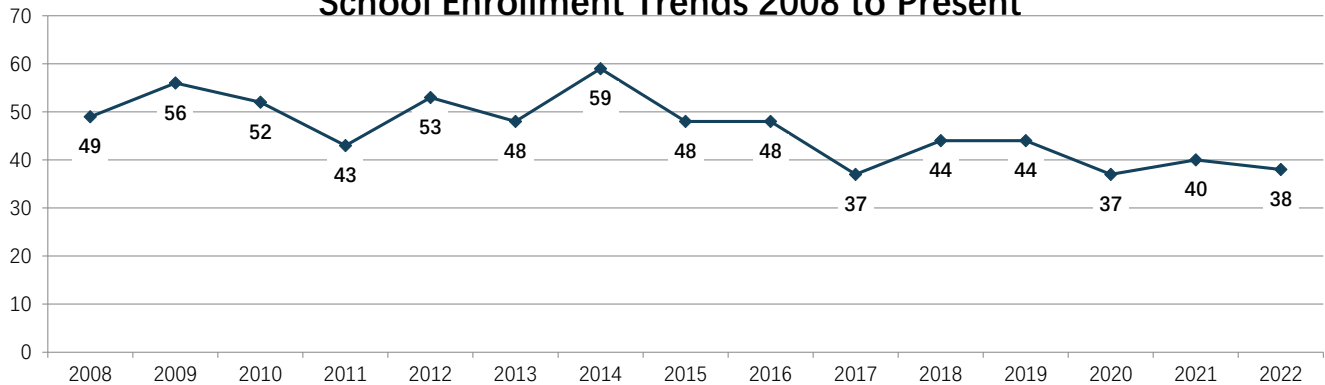

School Enrollment Trends 2008 to Present

Physical Description :

- Built in 1961.
- Heating system is hot water boiler with oil.
- Cleaning services (janitorial) provided by Contract Cleaning Company
- Burton School is a wood frame structure in good condition.
- The school has an Auditorium.
- There is no lift or elevator to access the second floor.
- There is no sprinkler system (automatic fire suppression system), fire prevention alarm system in the facility.
- The school does not have a cafeteria.
- It is a two-storey building and the school space is 811 square meters.
- Washroom was upgraded in 2000.
- Fire integrity project in 2001.
- Removed carpet and paneling from gym walls and replace with gypsum board, crack filled and painted in 2010.
- New sewage treatment system installed in 2012.
- Building envelope was added in 2016, 2017.
- Lighting upgrades in 2018.
- New mechanical ventilation system in 2022.